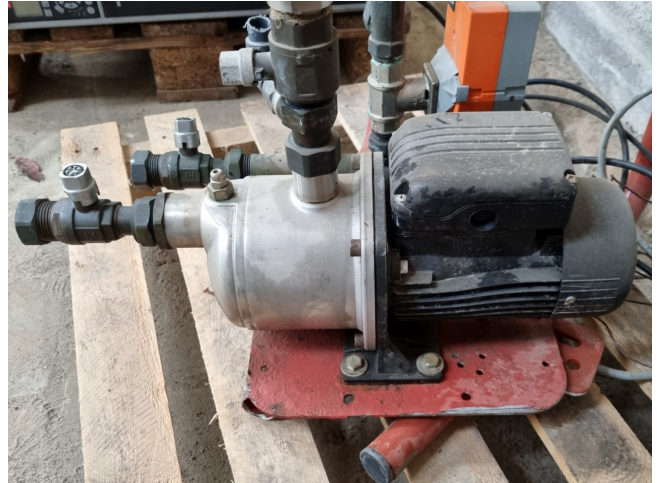

## Lowara 2HM4/A

### Specifications

Brand	Lowara
Type	2HM4/A
Volume flow Q max. (m <sup>3</sup> /h)	4,2
Delivery height H max. (m)	32,0
Power max. (kW)	0,5
Stock	1

#### Used Lowara 2HM4/A

Used Reflex / Lowara 2HM4/A water pump. The pump has the following specifications: Qmax: 4,2 m<sup>3</sup>/h - Hmax: 32,0 m - Pmax: 0,5 kW. Dimensions: 500x600x700 mm (LxWxH).